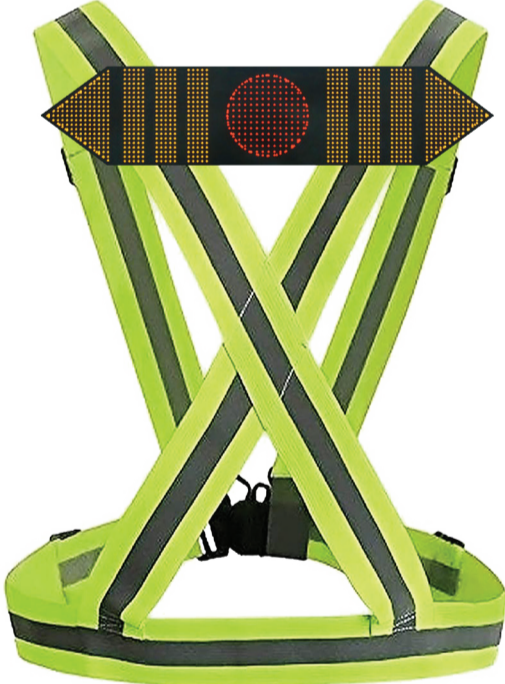

SAFETY BIKE GILET

LED lighting system
for direction indicators
Battery power supply

WiFi/Bluetooth remote control mounted
on the bicycle handlebar.